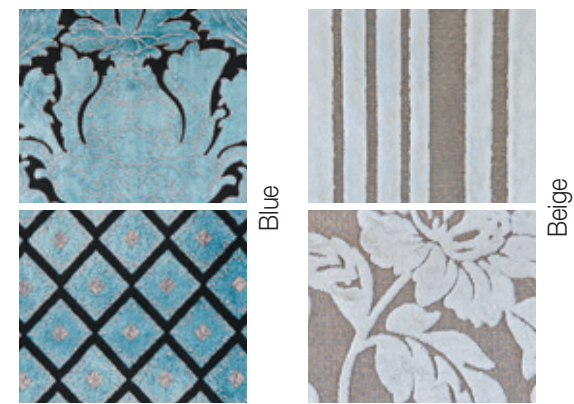

A silky smooth off-white finish allows the distinctive grain of the Ash timber to show through. Hand carved highlights and moulding details are made from Solid Birch timber and this skilled hand work is characterised by slight variations and individuality. The lightly antiqued finish adds a distinctive aura to this classical design. These exquisite details are typical of this designer furniture collection, which includes lovely accent pieces such as the Cheval Mirror, Bedroom Chair and Bed End Stool.

Queen 1795W x 1450H x 2210L
King 1895W x 1450H x 2210L
Super King 2085W x 1450H x 2210L
Sizes approximate

Louis Bed

Queen 1830W x 1400H x 2250L
King 1940W x 1400H x 2250L
Sizes approximate

Chateau & Louis Headboard available,
wall mount only.