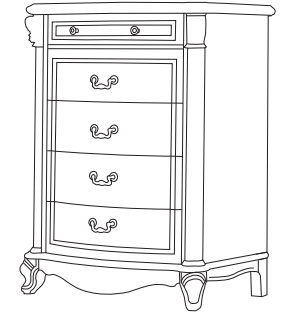

A silky smooth off-white finish allows the distinctive grain of the Ash timber to show through. Hand carved highlights and moulding details are made from Solid Birch timber and this skilled hand work is characterised by slight variations and individuality. The lightly antiqued finish adds a distinctive aura to this classical design. These exquisite details are typical of this designer furniture collection, which includes lovely accent pieces such as the Cheval Mirror, Bedroom Chair and Bed End Stool.

Queen 1795W x 1450H x 2210L
King 1895W x 1450H x 2210L
Super King 2085W x 1450H x 2210L
Sizes approximate

Louis Bed

Queen 1830W x 1400H x 2250L
King 1940W x 1400H x 2250L
Sizes approximate

Chateau & Louis Headboard available,
wall mount only.

Chateau Bedside Table

600W x 450D x 666H

Chateau Cheval Mirror

1945H x 630W x 425D

Chateau 6 Drawer Dresser

1200W x 530D x 1090H

Mirror only

1046W x 110D x 967H

Chateau 5 Drawer Chest

850W x 500D x 1090H

Chateau 1 Draw Dresser

1300L x 500W x 761H

Chateau Bedroom Chair

770W x 790D x 955H

Chateau Bed Bench

1430W x 518D x 645H