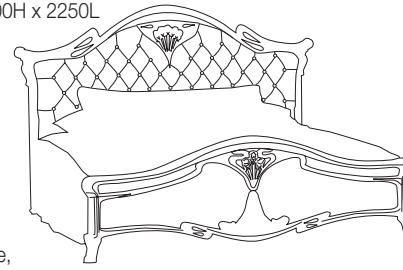

A silky smooth off-white finish allows the distinctive grain of the Ash timber to show through. Hand carved highlights and moulding details are made from Solid Birch timber and this skilled hand work is characterised by slight variations and individuality. The lightly antiqued finish adds a distinctive aura to this classical design. These exquisite details are typical of this designer furniture collection, which includes lovely accent pieces such as the Cheval Mirror, Bedroom Chair and Bed End Stool.

Chateau Cheval Mirror & Chateau 6 Drawer Dresser & Mirror

Chateau 5 Drawer Chest

Louis Padded Headboard

Chateau Bedroom Chair & Stool - Blue

Chateau 1 Drawer Dresser

Chateau Bedroom Collection

Chateau Bedstead

Queen 1795W x 1450H x 2210L
King 1895W x 1450H x 2210L
Super King 2085W x 1450H x 2210L
Sizes approximate

Louis Bed

Queen 1830W x 1400H x 2250L
King 1940W x 1400H x 2250L
Sizes approximate

Chateau & Louis Headboard available,
wall mount only.

Chateau Bedside Table

600W x 450D x 666H

Chateau Cheval Mirror

1945H x 630W x 425D

Chateau 6 Drawer Dresser

1200W x 530D x 1090H

Mirror only

1046W x 110D x 967H