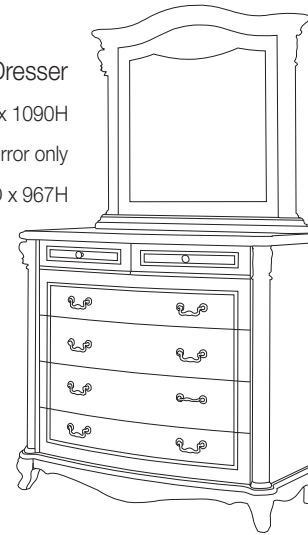

A silky smooth off-white finish allows the distinctive grain of the Ash timber to show through. Hand carved highlights and moulding details are made from Solid Birch timber and this skilled hand work is characterised by slight variations and individuality. The lightly antiqued finish adds a distinctive aura to this classical design. These exquisite details are typical of this designer furniture collection, which includes lovely accent pieces such as the Cheval Mirror, Bedroom Chair and Bed End Stool.

Queen 1795W x 1450H x 2210L
King 1895W x 1450H x 2210L
Super King 2085W x 1450H x 2210L
Sizes approximate

Louis Bed

Queen 1830W x 1400H x 2250L
King 1940W x 1400H x 2250L
Sizes approximate

Chateau & Louis Headboard available,
wall mount only.

Chateau Bedside Table

600W x 450D x 666H

Chateau Cheval Mirror

1945H x 630W x 425D

Chateau 6 Drawer Dresser

1200W x 530D x 1090H

Mirror only

1046W x 110D x 967H

Chateau 5 Drawer Chest

850W x 500D x 1090H

Chateau 1 Draw Dresser

1300L x 500W x 761H

Chateau Bedroom Chair

770W x 790D x 955H

Chateau Bed Bench

1430W x 518D x 645H