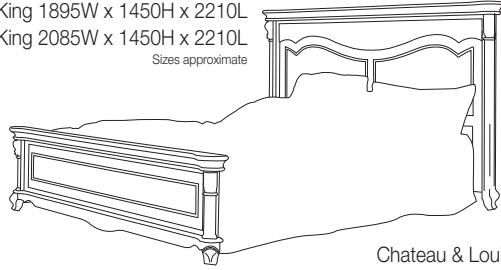

A silky smooth off-white finish allows the distinctive grain of the Ash timber to show through. Hand carved highlights and moulding details are made from Solid Birch timber and this skilled hand work is characterised by slight variations and individuality. The lightly antiqued finish adds a distinctive aura to this classical design. These exquisite details are typical of this designer furniture collection, which includes lovely accent pieces such as the Cheval Mirror, Bedroom Chair and Bed End Stool.

Chateau Cheval Mirror & Chateau 6 Drawer Dresser & Mirror

Chateau 5 Drawer Chest

Louis Padded Headboard

Chateau Bedroom Chair & Stool - Blue

Chateau 1 Drawer Dresser

Chateau Bedroom Collection

Chateau Bedstead

Queen 1795W x 1450H x 2210L
King 1895W x 1450H x 2210L
Super King 2085W x 1450H x 2210L
Sizes approximate

Louis Bed

Queen 1830W x 1400H x 2250L
King 1940W x 1400H x 2250L
Sizes approximate

Chateau & Louis Headboard available,
wall mount only.

Chateau Bedside Table

600W x 450D x 666H

Chateau Cheval Mirror

1945H x 630W x 425D

Chateau 6 Drawer Dresser

1200W x 530D x 1090H

Mirror only

1046W x 110D x 967H