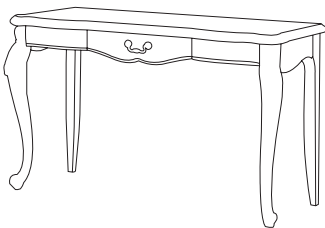

A silky smooth off-white finish allows the distinctive grain of the Ash timber to show through. Hand carved highlights and moulding details are made from Solid Birch timber and this skilled hand work is characterised by slight variations and individuality. The lightly antiqued finish adds a distinctive aura to this classical design. These exquisite details are typical of this designer furniture collection, which includes lovely accent pieces such as the Cheval Mirror, Bedroom Chair and Bed End Stool.

Chateau Bedside Table

600W x 450D x 666H

Chateau Cheval Mirror

1945H x 630W x 425D

Chateau 6 Drawer Dresser

1200W x 530D x 1090H

Mirror only

1046W x 110D x 967H

Chateau 5 Drawer Chest

850W x 500D x 1090H

Chateau 1 Draw Dresser

1300L x 500W x 761H

Chateau Bedroom Chair

770W x 790D x 955H

Chateau Bed Bench

1430W x 518D x 645H